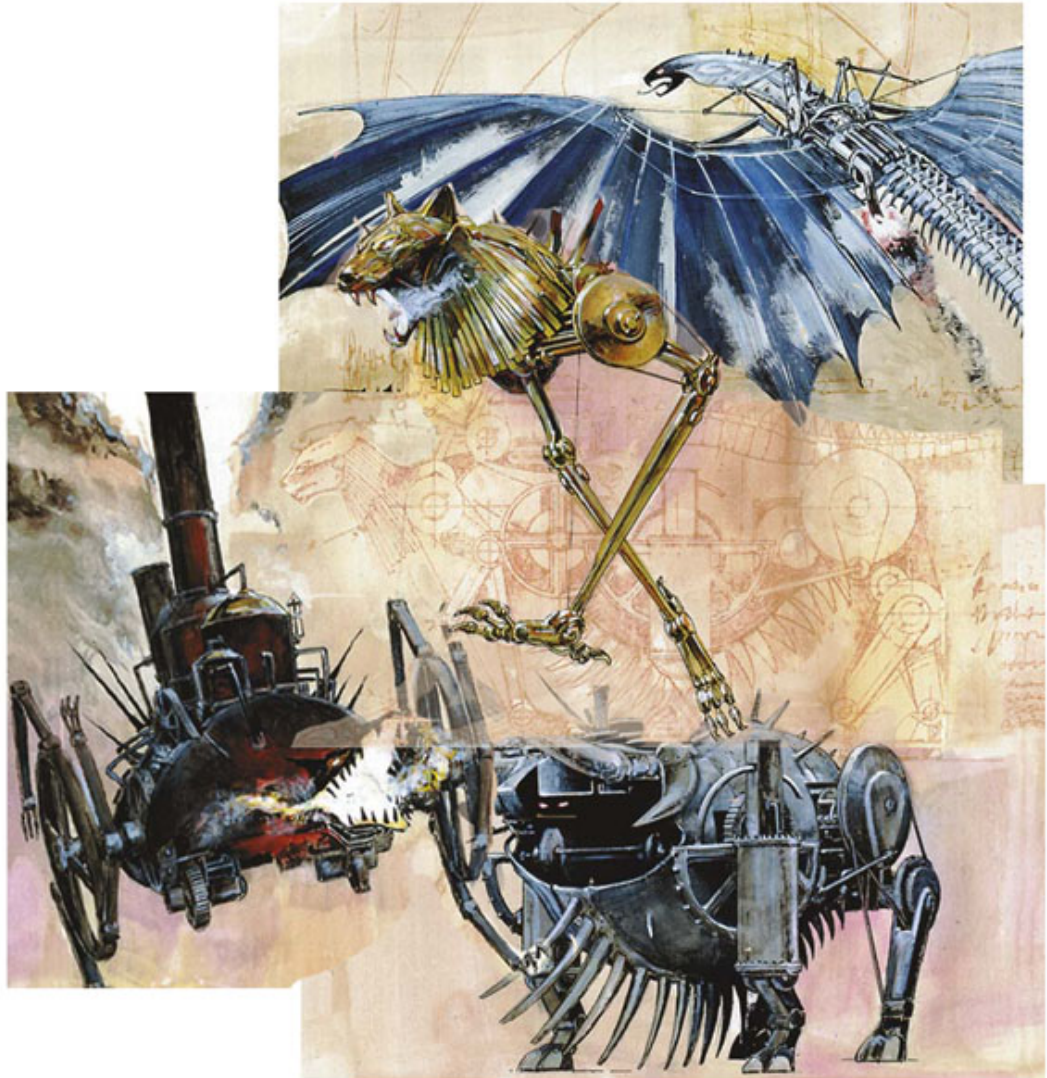

Darksteel artifact creatures with the Modular keyword, such as [Arcbound Slith](#), have their design roots in *Visions'* chimeras: **Brass-Talon Chimera**, **Iron-Heart Chimera**, **Lead-Belly Chimera**, and **Tin-Wing Chimera**.

Each of the four chimerae are 2/2 artifact creatures for 4. Each has an ability that it can transfer to other Chimera brethren when it dies. And each was illustrated by Mike Dringenberg, artist behind several other *Mirage* block cards and, more recently, the *Mirrodin* talismans, *Damping Matrix* and *Jinxed Choker*.

In the Chimera illustration below (**Brass-Talon Chimera**), note how the parchment behind the creature bears a sketch of a fantastic cat creature. It actually is the Brass-Talon itself, merged with the other chimerae.

If you look closely, all the Chimerae have this "cat-tomaton" and other Chimera images somewhere the background. If you were to line up all the background images, the foreground Chimerae would come together as a sort of collage, and it would look something like this: